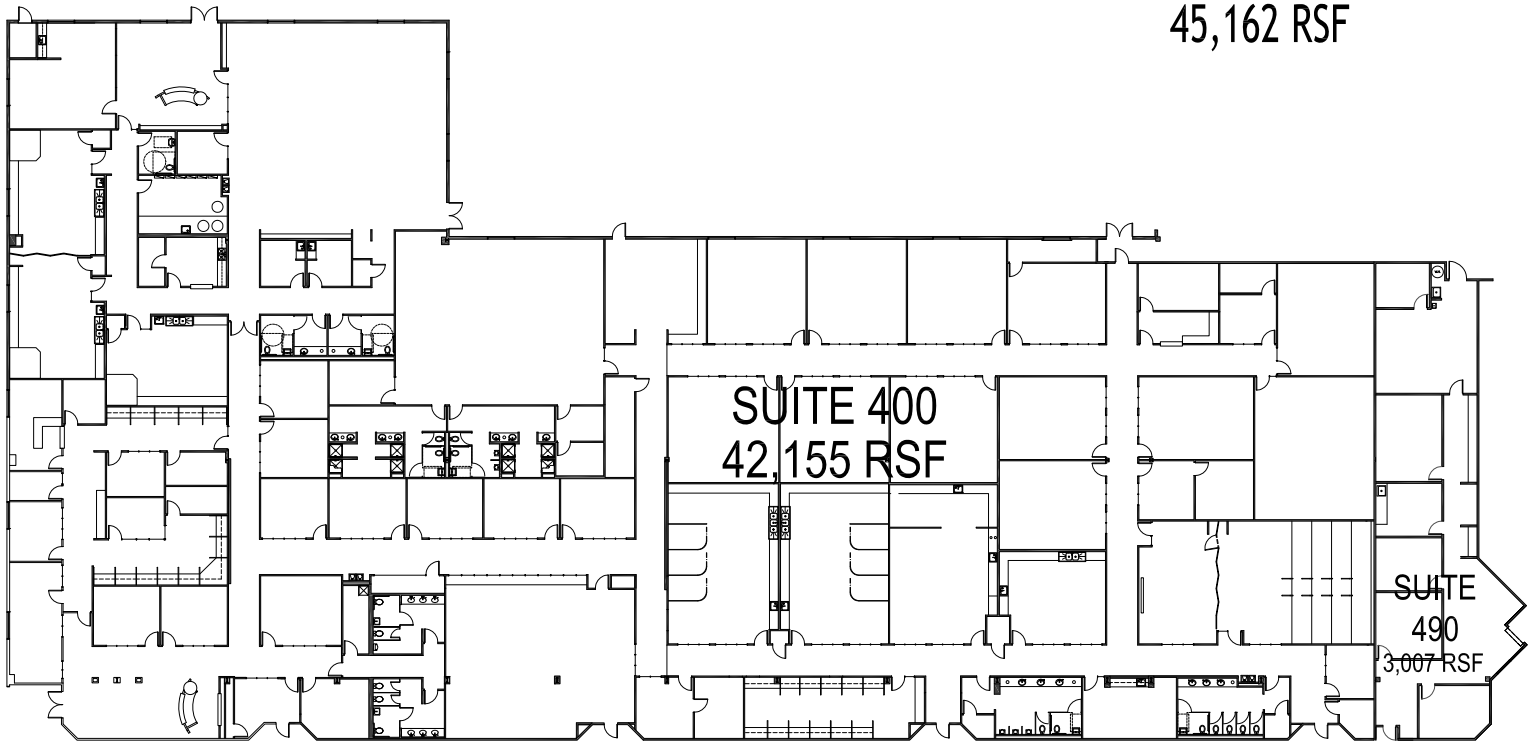

INTERSTATE CORPORATE CENTER SUITES 400 & 490

6302 E. Dr. Martin Luther King Jr. Blvd.
Tampa, FL 33619

Date: 05.28.15

BUILDING KEY PLAN 

45,162 RSF

FLOOR PLAN - SUITE 400 & 490

NORTH