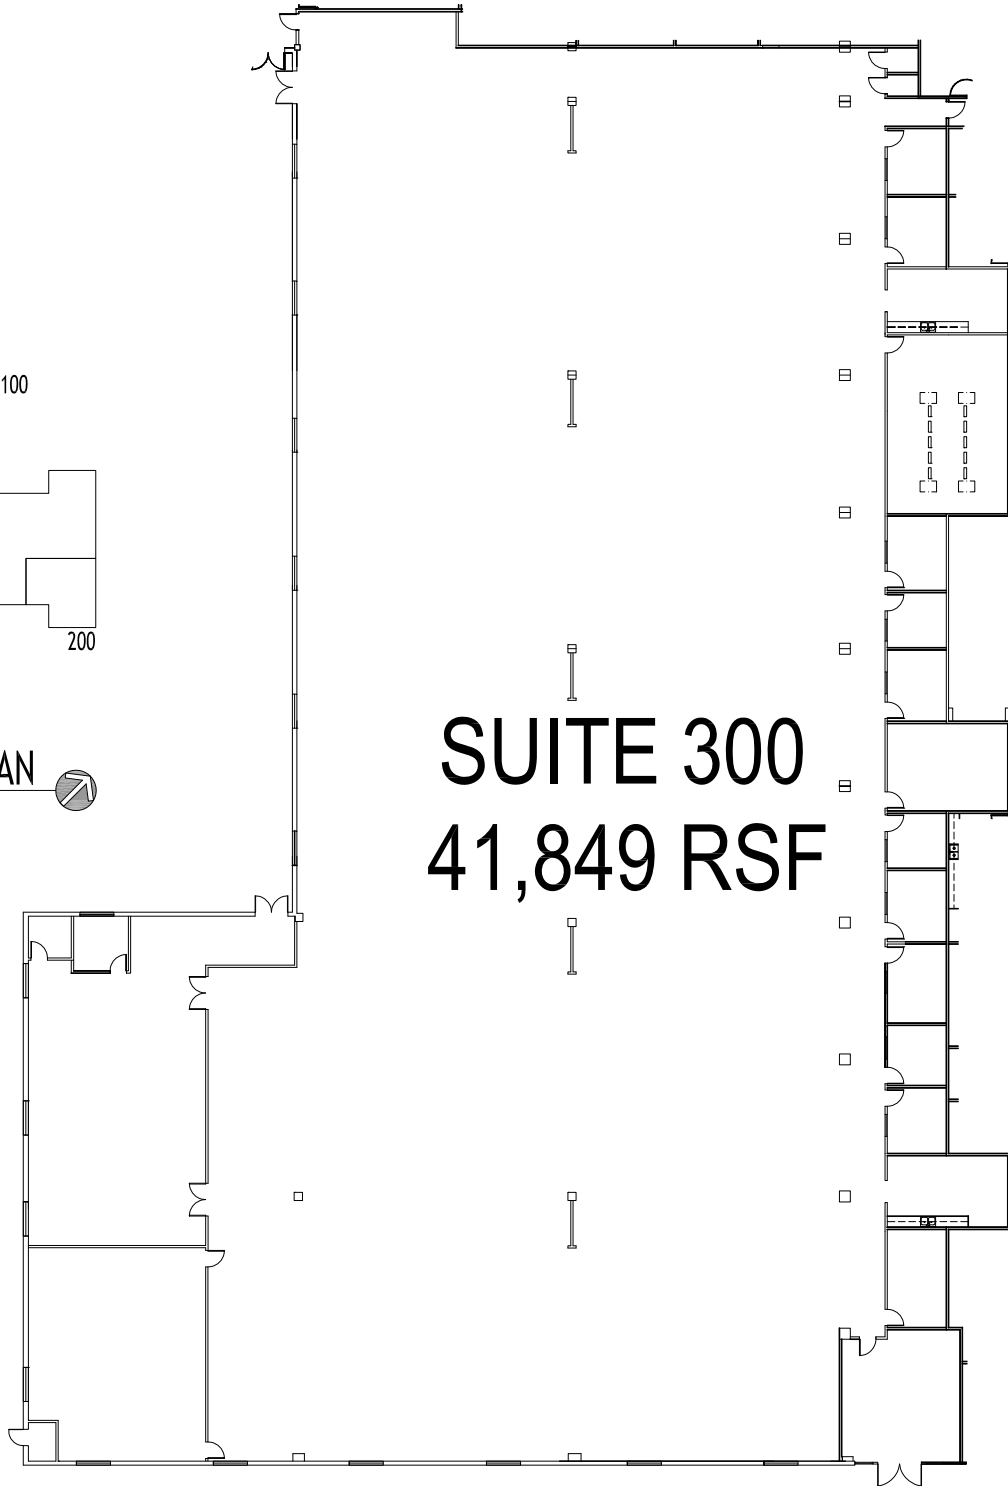

INTERSTATE CORPORATE CENTER SUITE 300

6302 E. Dr. Martin Luther King Jr. Blvd.
Tampa, FL 33619

Date: 11.04.16

41,849 SF

FLOOR PLAN - SUITE 300

NORTH