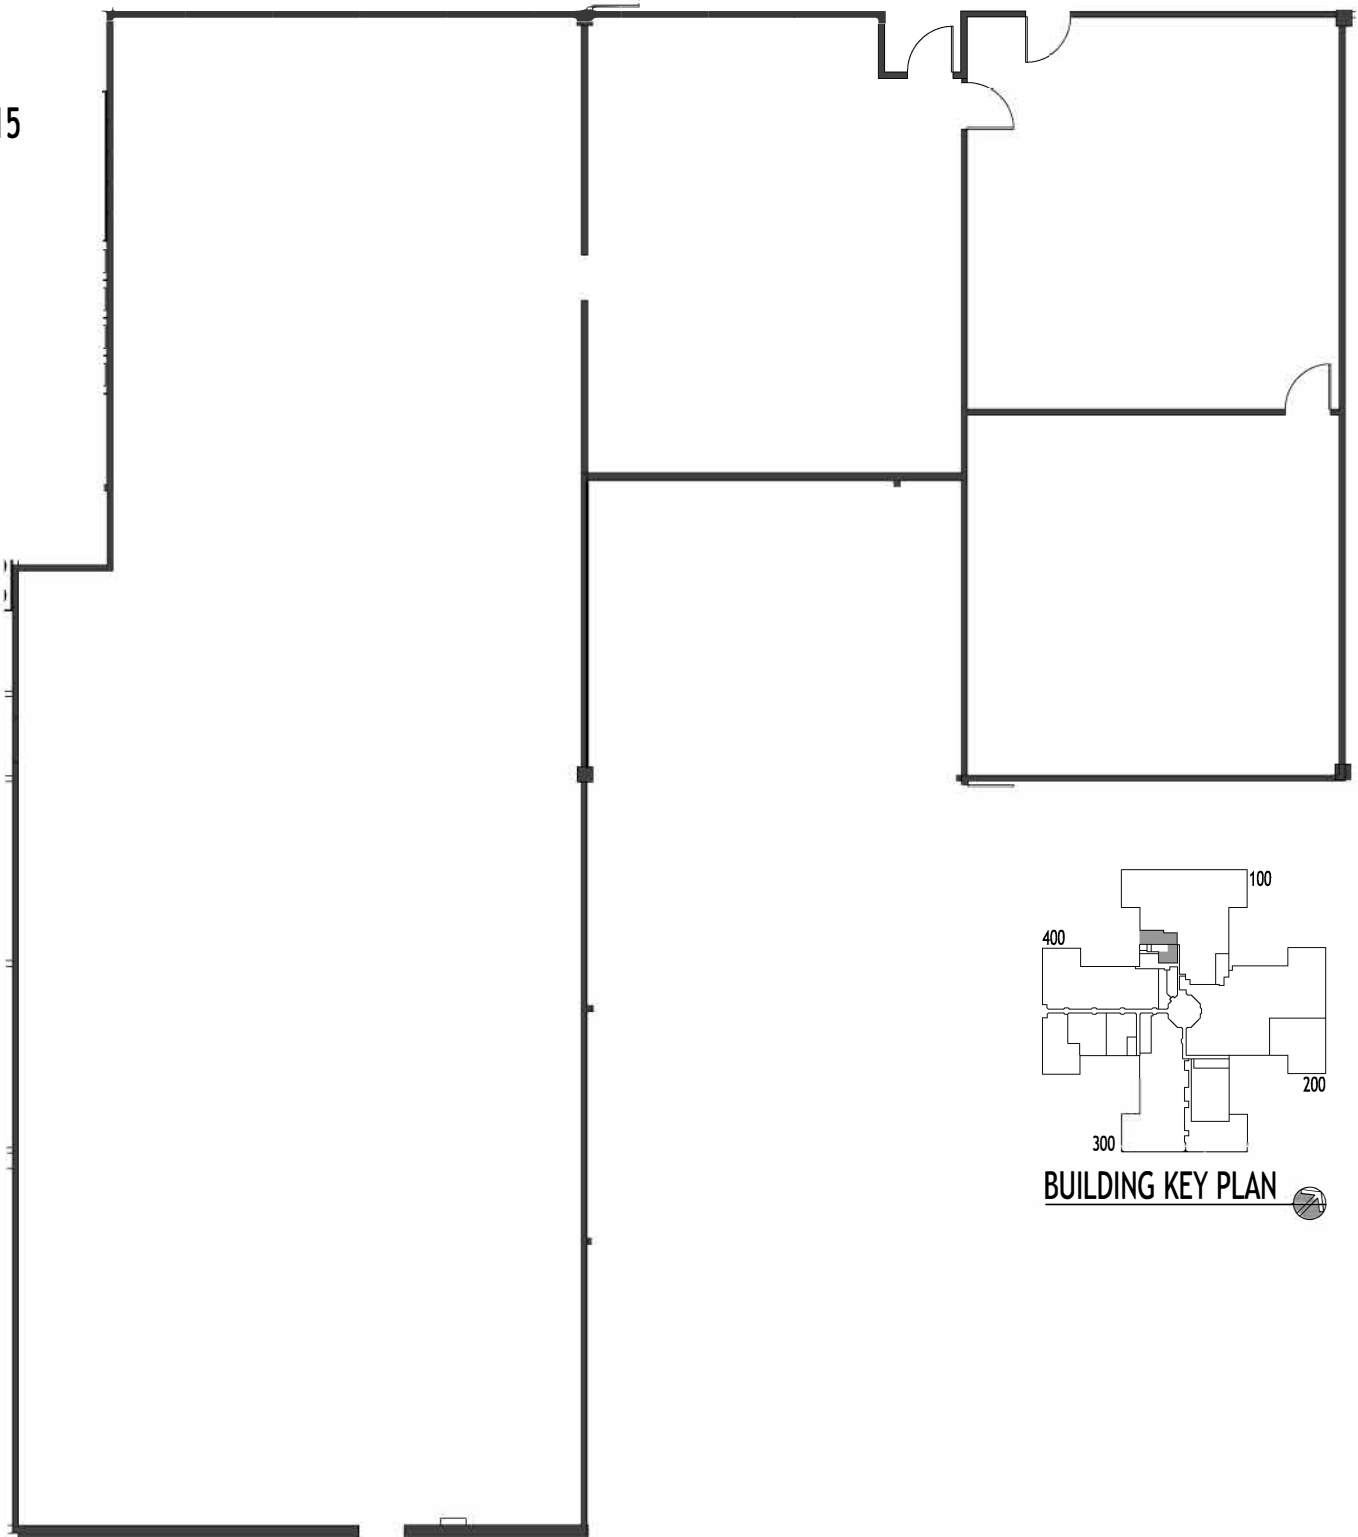

INTERSTATE CORPORATE CENTER SUITE 110

6302 E. Dr. Martin Luther King Jr. Blvd.
Tampa, FL 33619

Date: 07.21.15

FLOOR PLAN - SUITE 110

5,558 SF